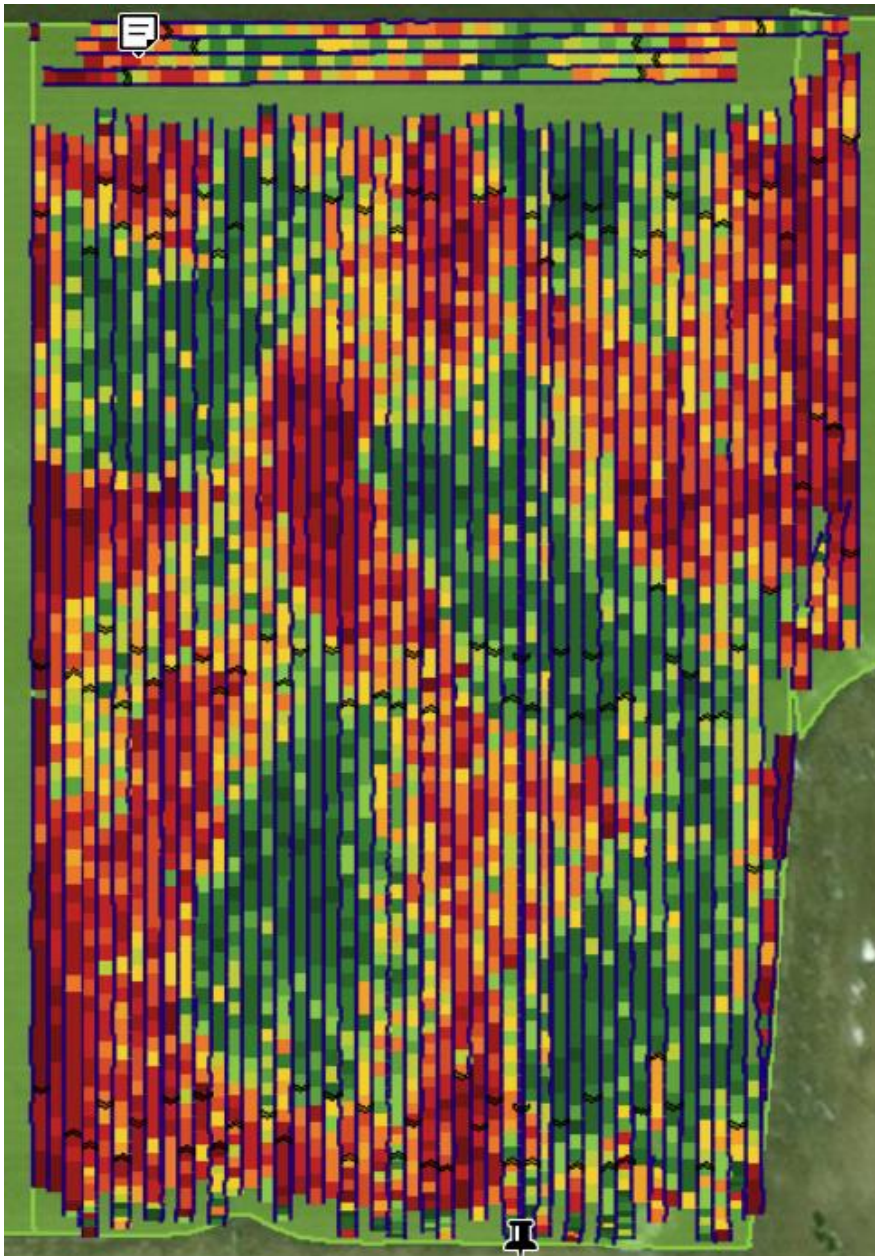

245.3 - 387.9	0.136 ac
213.6 - 245.3	0.945 ac
203.8 - 213.6	0.761 ac
196.6 - 203.8	0.619 ac
189.3 - 196.6	0.633 ac
182.2 - 189.3	0.674 ac
175.6 - 182.2	0.650 ac
168.7 - 175.6	0.636 ac
161.3 - 168.7	0.705 ac
154.1 - 161.3	0.729 ac
145.6 - 154.1	0.796 ac
132.9 - 145.6	0.741 ac
72.76 - 132.9	0.293 ac