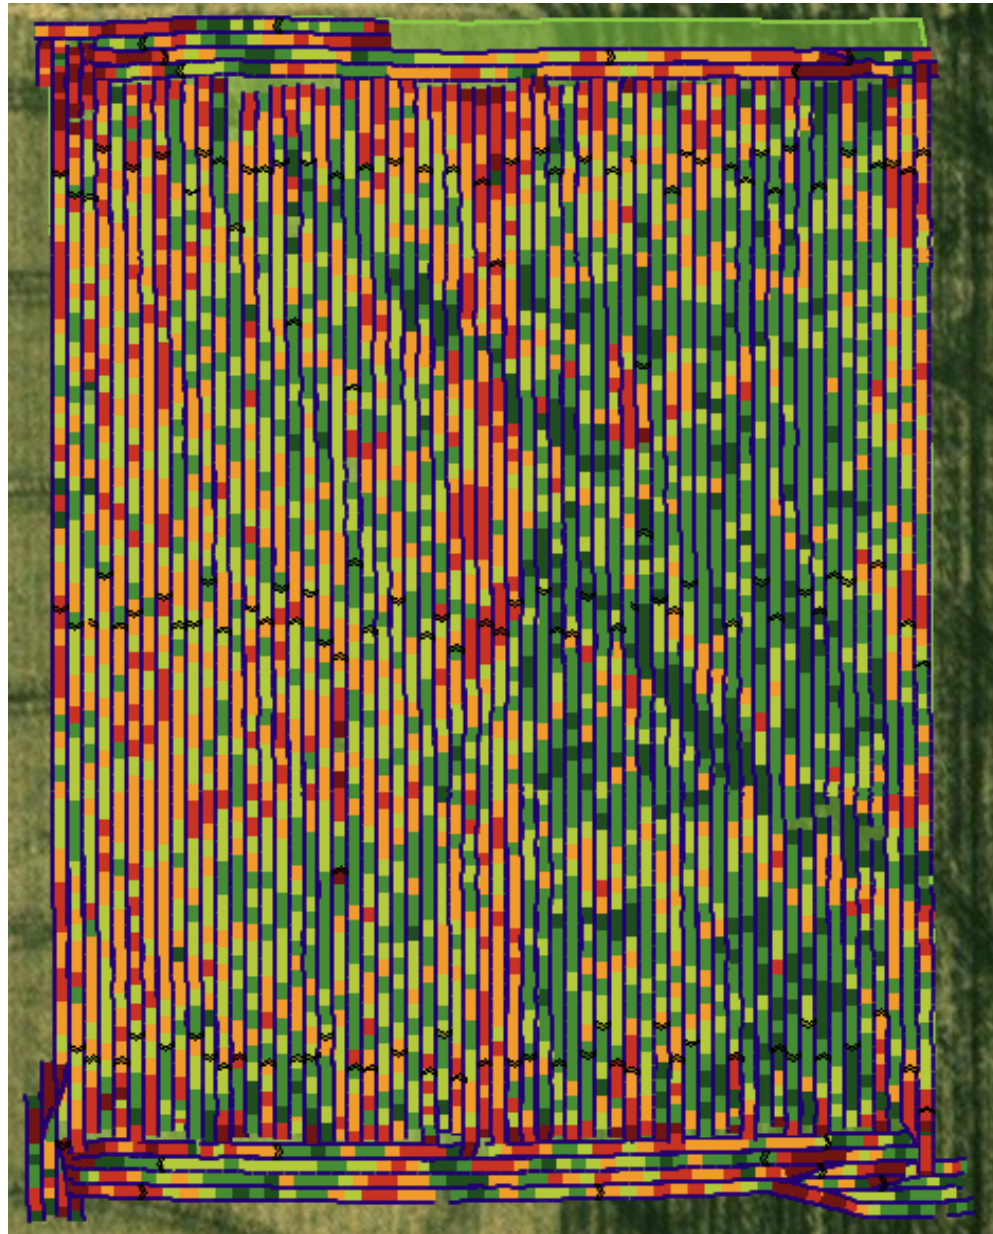

HEFTY BRAND SEED

HEFTY BRAND SEED - CORN HARVEST REPORT

Plot Name	Laurel, NE Irrigated Corn 2021	Dry Cost	\$0.03
City Closest to Plot	Laurel	Hefty Location	Laurel, NE
State	NE	Date Harvested	11/1/2021
Date Planted	5/4/2021	Market \$	\$5.25
Previous Crop	Soybeans		

Notes:

Very good fertility, irrigation plot, manure history, exceptional yields. A fungicide was applied to this plot through the pivot, and plant health and standability was excellent.

Entry	Brand	Product	Trait	RM	Moisture	Wet Bu/Ac	Dry Bu/Ac	Yield Rank	Net \$	Net Rank
1	Hefty	H5432	VT2P	104	16.7	279.44	275.4	14	\$1,431.80	13
2	Hefty	H5442	VT2P	104	16.6	274.83	271.2	15	\$1,410.78	15
3	Hefty	H5655	TRE	106	16.8	286.65	282.2	12	\$1,466.31	11
4	Hefty	HCEXP10755	TRE	107	16.4	291.22	288.1	8	\$1,500.42	7
5	Hefty	H5832	VT2P	108	18.2	296.60	286.8	9	\$1,478.17	9
6	Hefty	H5944	SS	109	18.4	296.43	285.9	10	\$1,471.81	10
7	Hefty	H5952	VT2P	109	19.1	298.89	285.6	11	\$1,464.27	12
8	Hefty	HCEXP10952	VT2P	109	19.3	280.84	267.6	16	\$1,370.38	16
9	Hefty	HCEXP11052	VT2P	110	19.3	312.22	297.5	5	\$1,523.50	5
10	Hefty	H6042	VT2P	110	18.8	300.74	288.5	7	\$1,481.74	8
11	Pioneer	P1108	Q	111	18.8	305.85	293.4	6	\$1,506.90	6
12	Hefty	H6132	VT2P	111	18.7	315.85	302.6	2	\$1,555.06	2
13	DeKalb	DK61-41	VT2P	111	18.3	311.79	301.1	3	\$1,550.97	3
14	Hefty	H6145	TRE	111	19.5	321.04	305.1	1	\$1,560.59	1
15	Hefty	H6252	VT2P	112	18.8	311.48	298.8	4	\$1,534.64	4
16	Hefty	H6332	VT2P	113	20.1	297.67	280.5	13	\$1,429.71	14

	Border Corn Mix	1.14 ac
	DK61-41 VT2	0.335 ac
	H5432 VT2 PRO	0.721 ac
	H5442 VT2 PRO	0.695 ac
	H5655 TRECEPTA	0.676 ac
	H5832 VT2 PRO	0.676 ac
	H5944 SS	0.673 ac
	H5952 VT2 PRO	0.674 ac
	H6042 VT2 PRO	0.673 ac
	H6132 VT2 PRO	0.670 ac
	H6145 TRECEPTA	0.667 ac
	H6252 VT2 PRO	0.500 ac
	H6332 VT2 PRO	0.333 ac
	HCEXP10755 TRE...	0.675 ac
	HCEXP10952 VT2 ...	0.704 ac
	HCEXP11052 VT2 ...	0.683 ac
	P1108Q	0.672 ac