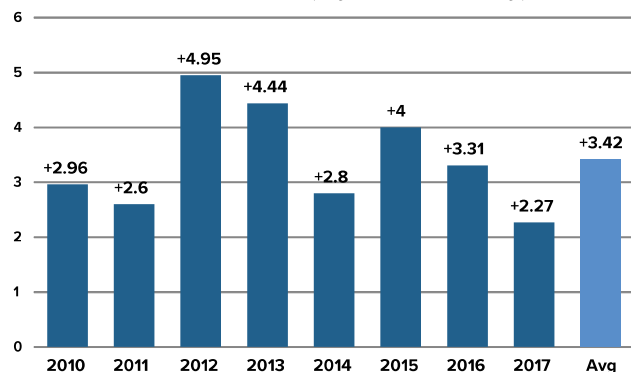

WeatherKing

PROTECT
AGAINST
STRESS

WHAT IS WEATHERKING?

WEATHERKING is a specialty low-analysis foliar fertilizer that improves crop vitality against abiotic stresses, including excessive heat or cold weather. Easily tankmixed and with a wide window of application, **WEATHERKING** is the ideal low-cost option to minimize potential yield loss associated with stress events.

COMPONENTS:

WeatherKing is a specialty liquid fertilizer that supplements normal fertility (1-0-0).

BENEFITS:

Maintain Growth Under Stress

- Helps the plant build a stronger foundation and enhances the protein profile, allowing crops to tolerate challenging stress conditions.

Consistent Results

- Proven performer across 7+ years of third party testing in both corn and soybeans.

Seasonal Flexibility

- Utility supplement to be applied anytime, either seasonally or in anticipation of stress events.

APPLICATION GUIDELINES:

- Ideal timing is prior to weather or stress event or in early vegetative stages.
- Use dilution of 1:1000; 2 oz in 15 gallons.
- Can be used with soybeans, corn, and wheat.

Weatherking on Soybeans

Bushel Increase (8 years - 3rd Party)